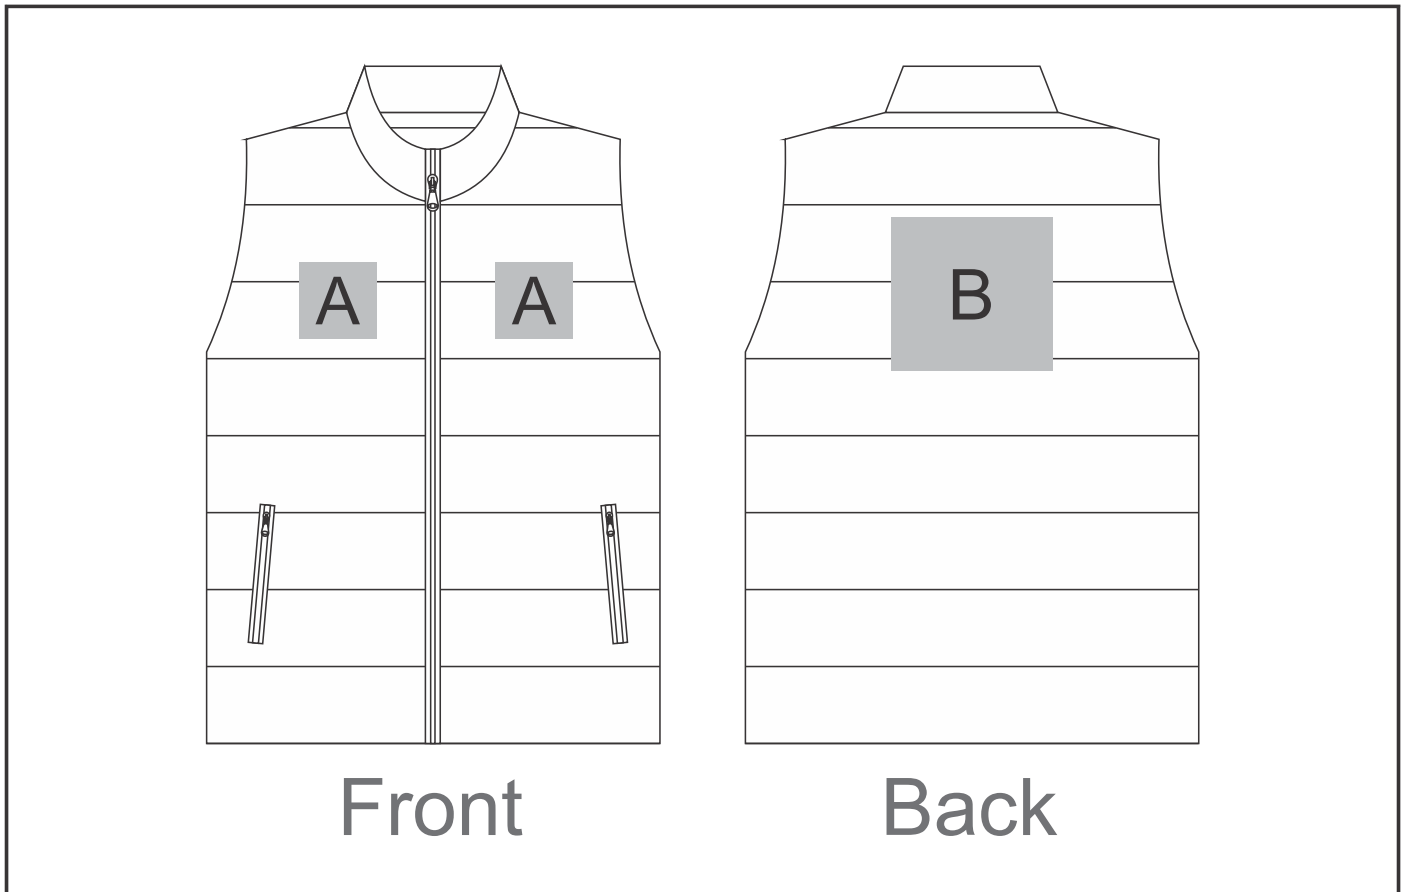

ALT-LNL

Ladies Lando Body Warmer

Need to know:

- Includes 1-Position Digital Transfer (setup fee applies)
- DTC/EMB inclusive Parameters: Left/Right Chest or Back = 100mm x 100mm
- Cannot guarantee a 100% straight branding on any clothing item with check or stripe detail.
- No Screen Print on this garment, the dye from the garment fabric changes the colour of the ink.

Branding Options:

Position A

1. Embroidery (EMB-A)
N/A
Size: 100mm wide x 100mm high
2. Digital Transfer Clothing A6 (DTC-A6)
Full Colour
Size: 100mm wide x 100mm high
3. Silicone (STP-A)
N/A
Size: 30mm wide x 30mm high
4. Silicone (STP-B)
N/A
Size: 50mm wide x 50mm high
5. Silicone (STP-C)
N/A
Size: 80mm wide x 80mm high
6. Silicone (STP-D)
N/A
Size: 100mm wide x 40mm high

Position B

1. Embroidery (EMB-A)
N/A
Size: 100mm wide x 100mm high
2. Digital Transfer Clothing A6 (DTC-A6)
Full Colour
Size: 145mm wide x 105mm high
3. Digital Transfer Clothing A5 (DTC-A5)
Full Colour
Size: 210mm wide x 148mm high
4. Silicone (STP-A)
N/A
Size: 30mm wide x 30mm high
5. Silicone (STP-B)
N/A
Size: 50mm wide x 50mm high
6. Silicone (STP-C)
N/A
Size: 80mm wide x 80mm high
7. Silicone (STP-D)
N/A
Size: 120mm wide x 40mm high